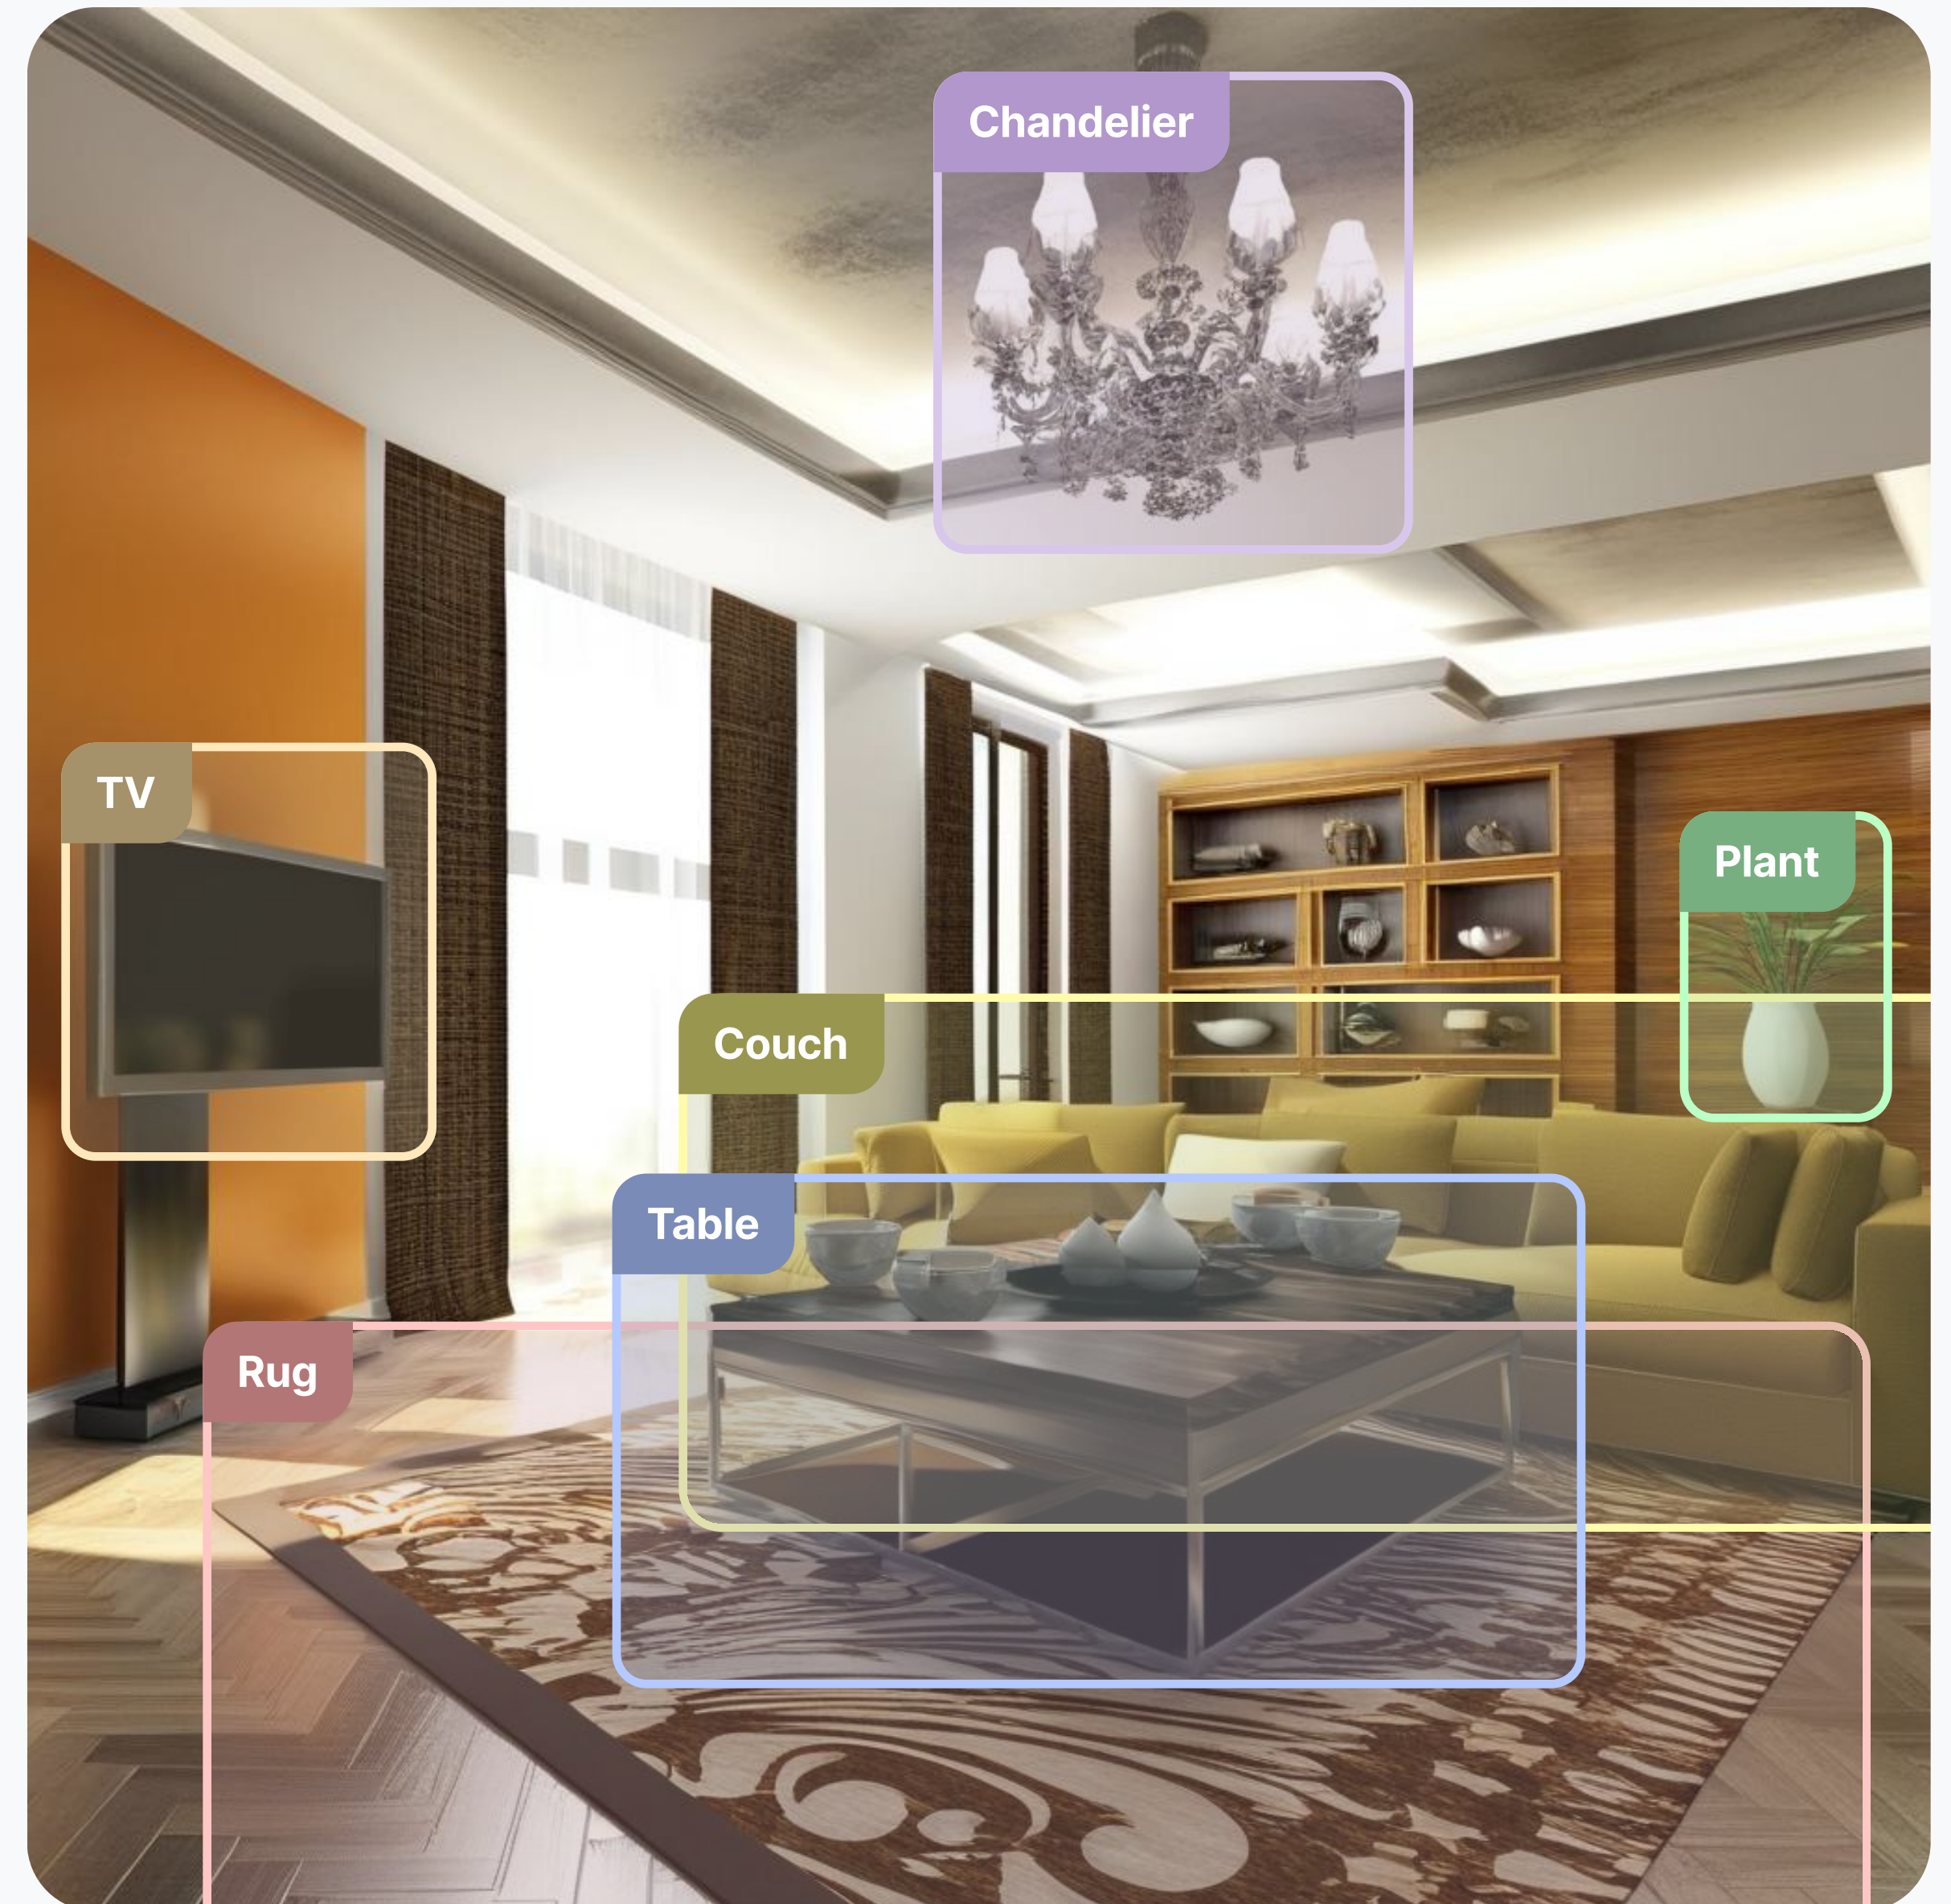

Google

Furniture

Indoors

Living Room

Interior Design

Waiting Room

Better Asset Description

Object Detection

How it works

This technology identifies objects in images or videos and locates them with x, y coordinates.

Provider examples

Amazon

Google

Better Asset Description

Face Detection

How it works

This technology detects and analyzes faces in images or videos, identifying emotions, gaze direction, and facial features.

Provider examples

Amazon

Everypixel

Google

Male

Age: 24-32

No beard

Emotions:
happy

Eye direction:
straight

With eyeglasses

With smile

Better Asset Description

Logo Detection

How it works

Taking an image, this technology detects logos on it and shows their positions.