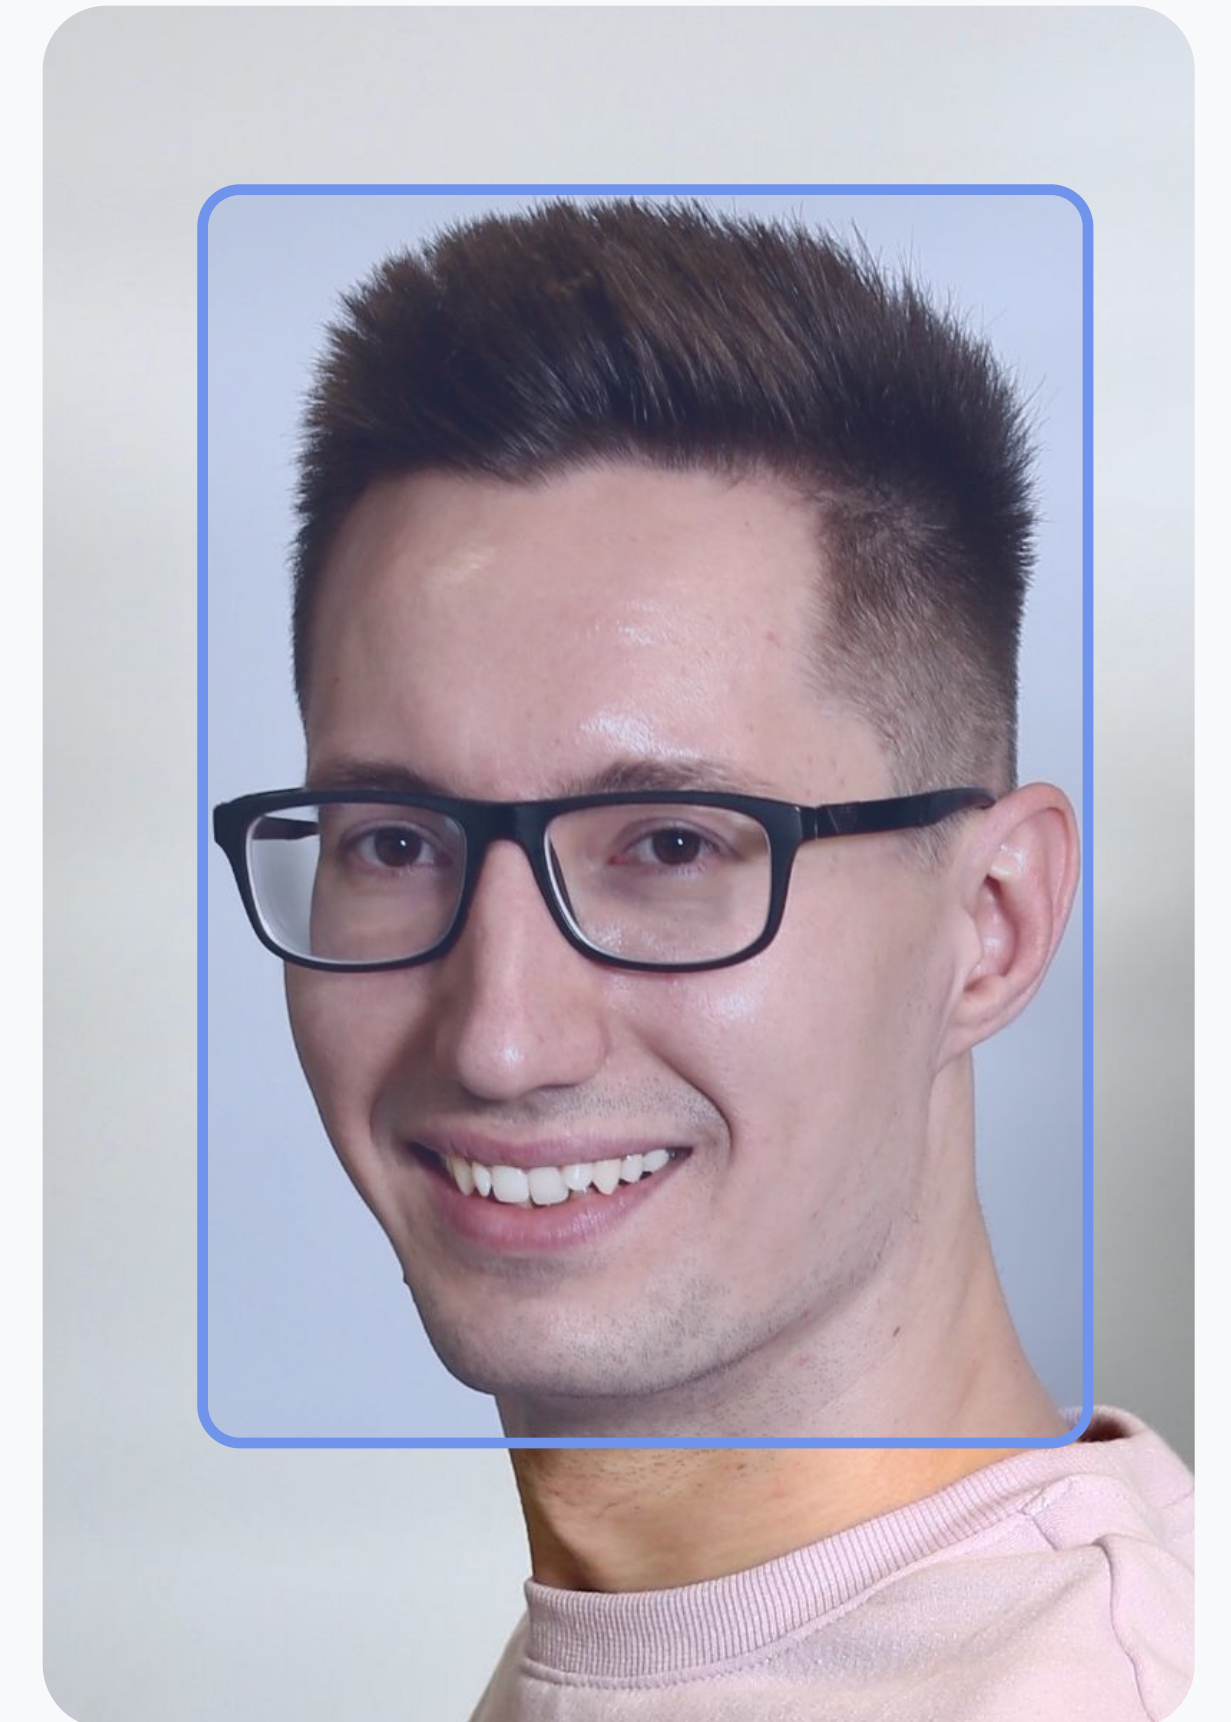

Emotions:
happy

Eye direction:
straight

With eyeglasses

With smile

Better Asset Description

Logo Detection

How it works

Taking an image, this technology detects logos on it and shows their positions.

PiktID

“A basketball player is cheering in front of the crowd with his mouth open in celebration”

Recognizing Persons

Face Compare

How it works

Takes two images and display the probability of these depicting the same person.

Provider examples

Amazon

Match probability — 98.2%

Recognizing Persons

Face Recognition

How it works

The technology allows you register new faces in a database and recognize them on images.

Provider examples

Amazon

Google

A large, dark, blurred image occupies the right side of the slide. In the center of the image, there is a white, rounded rectangular box containing the text "Sensitive content". The background of the image is indistinct due to the blur, but it appears to be a portrait of a person.