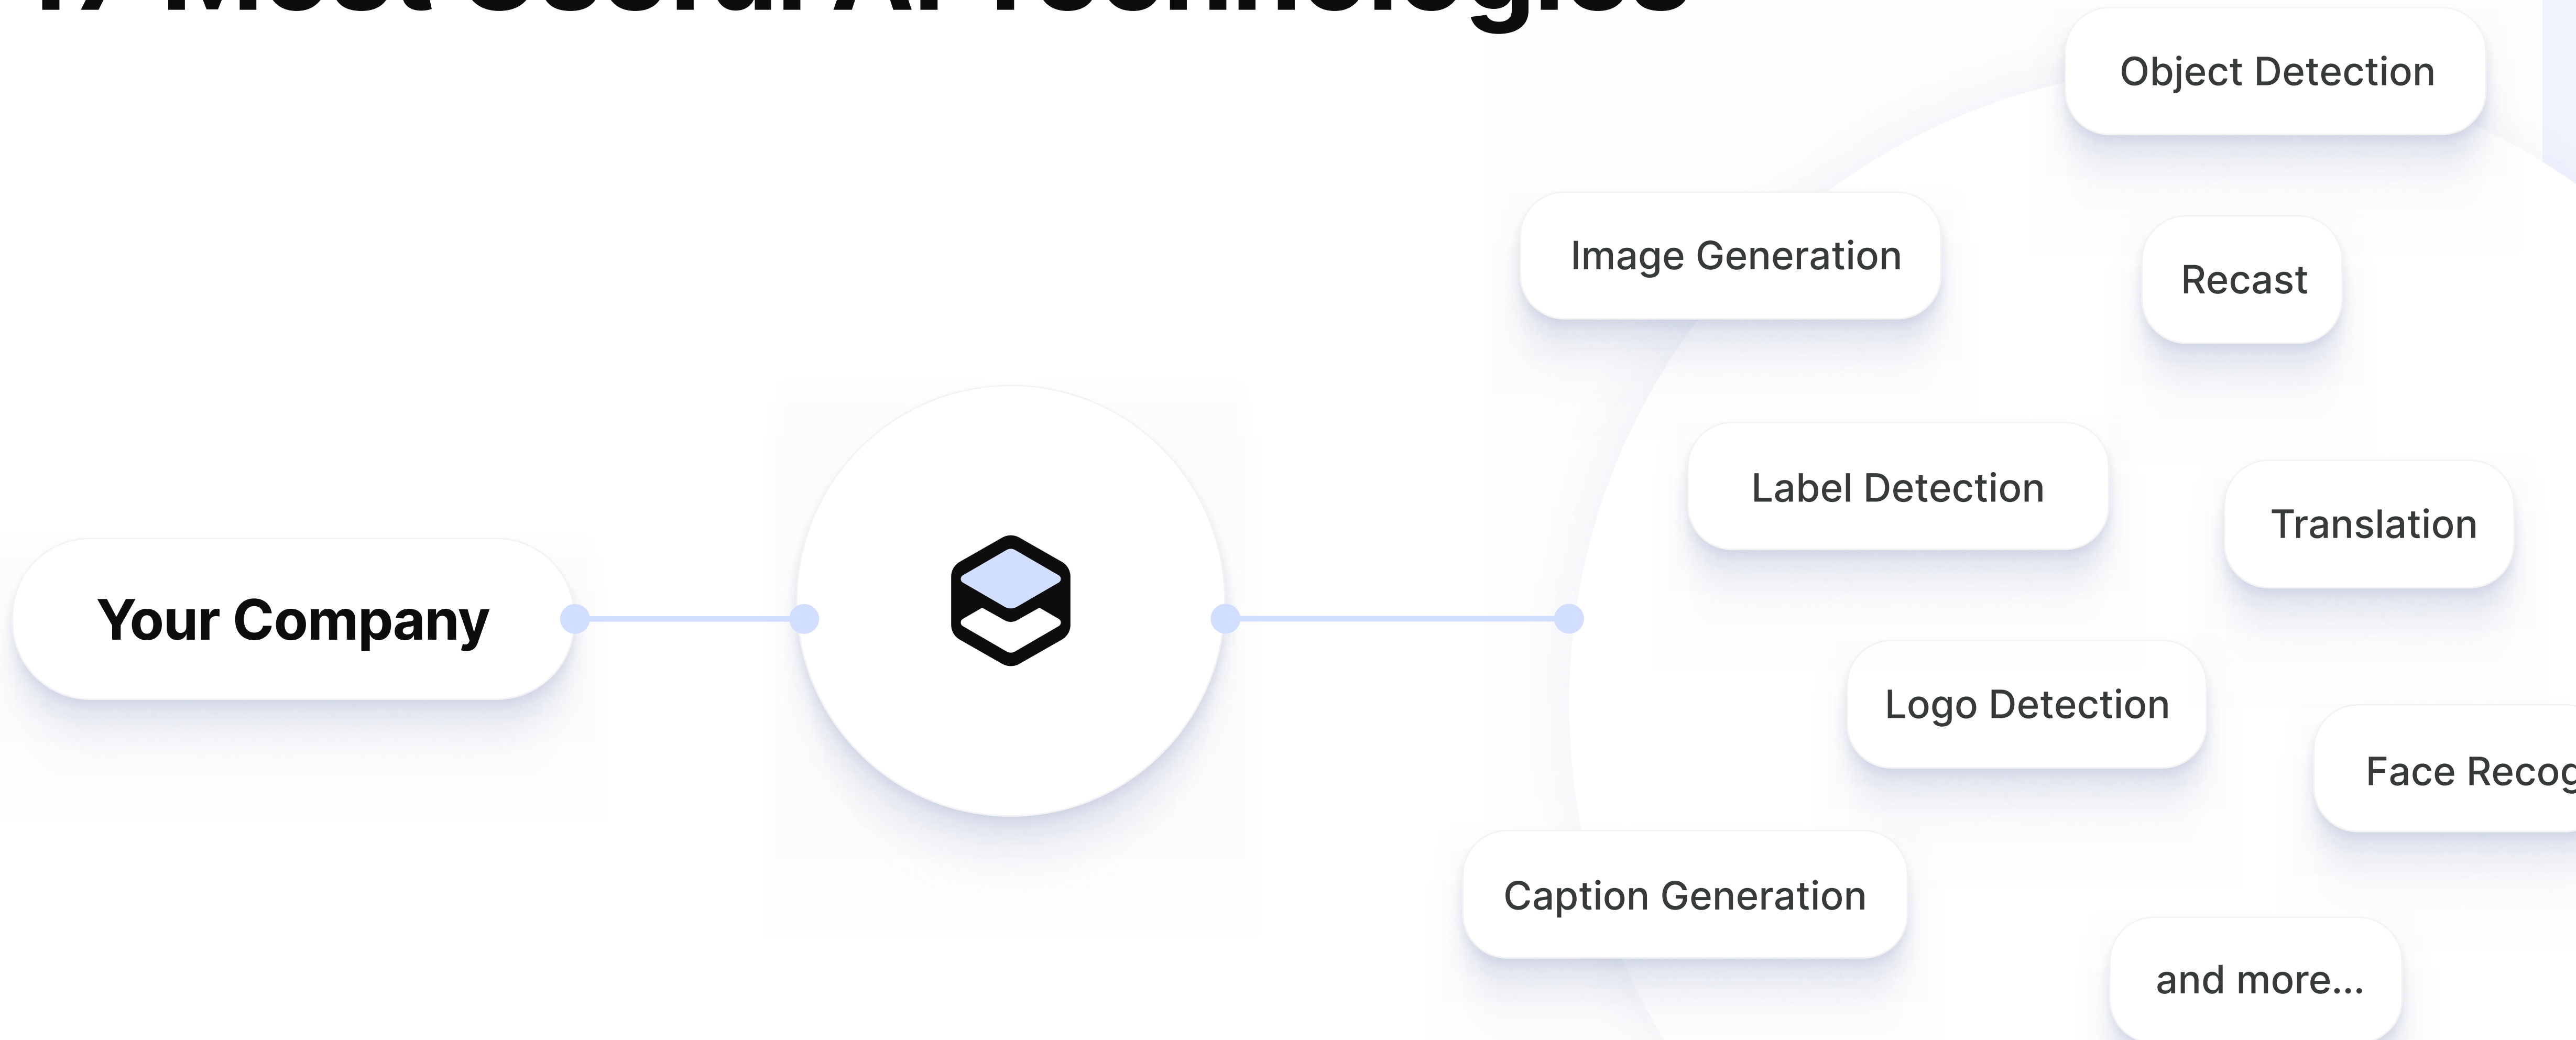

17 Most Useful AI Technologies

Better Asset Description

Label Detection

How it works

Taking an image or video, it produces a list of descriptive meta tags.

Provider examples

Amazon

Everypixel

How it works

This technology identifies objects in images or videos and locates them with x, y coordinates.

Provider examples

Amazon

Google

Better Asset Description

Face Detection

How it works

Emotions:
happy

Eye direction:
straight

With eyeglasses

With smile

Better Asset Description

Logo Detection

How it works

Taking an image, this technology detects logos on it and shows their positions.